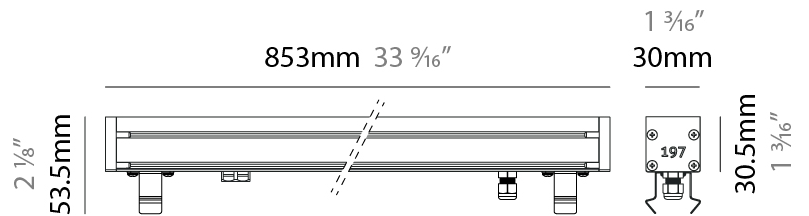

SLASH 30 RECESSED

E12I0053- _____ - _____
base number   Color   Lens
                         Temperature   Options

1. To build a product code in our configurator select the specify button on the base model # product page
2. To build a manual product code on this datasheet choose from the options listed below in blue font and add the suffix to the base model #

GENERAL

Series: Slash 30
Brand: Unonovesette
Division: Exterior
Mounting Type: Recessed
Mounting Location: In-Ground
Subcategory: Wallwash

PHYSICAL

Shape: Rectangle
Length (mm): 853
Length (in): 33 3/16
Width (mm): 30
Width (in): 1 3/16
Height (mm): 53.5
Height (in): 2 1/8
Light Distribution: Adjustable / Direct
Diffuser: Extra clear tempered 6mm
Fixture Finish: ANA
Fixture Material: Extruded Aluminum
Cable Details: IP68 30cm Cable with Easy Lock system

ELECTRICAL

Lamp Type: LED
Input Wattage (W): 48
Total Output Wattage (W): 37.5
Dimming: Non-Dimmable
Driver Included: No
Driver Location: Remote
Driver Type: Constant Voltage - Universal
Driver Class: Class 2
Input Voltage (V): 120 - 277
Output Voltage (V): 24
Upon Request: Phase Dimming (120Vac only) / 0-10V Dimming

LED

Color Temperature (°K): 2200 / 2700 / 3000 / 4000
Max. Delivered Lumen (lm): 3420 (3000K)
CRI: >90 CRI
Lamp Life (hrs): 100000

OPTICAL

Optic°: 12 / 21 / 31 / 46 / 13x36
Adjustability: Tilt ±20°

RATINGS AND CERTIFICATIONS

Certified By: Certified for North American Standards
IP rating: IP67
IK Rating: IK06