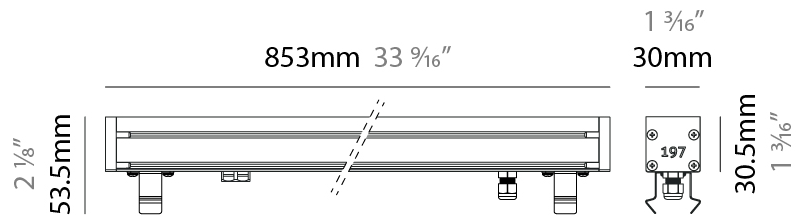

SLASH 30 RECESSED

E12I0061-

base number   Color   Lens
Temperature   Options

1. To build a product code in our configurator select the specify button on the base model # product page
2. To build a manual product code on this datasheet choose from the options listed below in blue font and add the suffix to the base model #

GENERAL

Series: Slash 30
Brand: Unonovesette
Division: Exterior
Mounting Type: Recessed
Mounting Location: In-Ground
Subcategory: Wallwash

PHYSICAL

Shape: Rectangle
Length (mm): 853
Length (in): 33 3/16
Width (mm): 30
Width (in): 1 3/16
Height (mm): 53.5
Height (in): 2 1/8
Light Distribution: Adjustable / Direct
Diffuser: Extra clear tempered 6mm
Fixture Finish: ANA
Fixture Material: Extruded Aluminum
Cable Details: IP68 30cm Cable with Easy Lock system

ELECTRICAL

Lamp Type: LED
Input Wattage (W): 25.43
Total Output Wattage (W): 19.87
Dimming: Non-Dimmable
Driver Included: No
Driver Location: Remote
Driver Type: Constant Voltage - Universal
Driver Class: Class 2
Input Voltage (V): 120 - 277
Output Voltage (V): 24
Upon Request: Phase Dimming (120Vac only) / 0-10V Dimming

LED

Color Temperature (°K): 2200 / 2700 / 3000 / 4000
Max. Delivered Lumen (lm): 1170 (3000K)
CRI: >90 CRI
Lamp Life (hrs): 100000

OPTICAL

Optic°: 12 / 21 / 31 / 46 / 13x36
Adjustability: Tilt ±20°

RATINGS AND CERTIFICATIONS

Certified By: Certified for North American Standards
IP rating: IP67
IK Rating: IK06